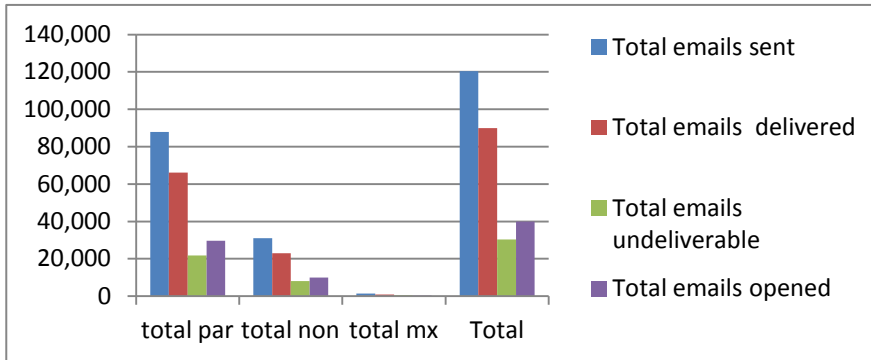

May 9th	total par	total non	total mx	Total
Total emails sent	87,908	31,053	1375	120,336
Total emails delivered	66113	22990	900	90003
Total emails undeliverable	21795	8063	475	30333
Total emails opened	29,647	9,919	434	40,000
total %	94%	92%	88%	

May 20th	total par	total non	total mx	Total
Total emails sent	86,090	30,625	1365	118,080
Total emails delivered	64377	22555	883	87815
Total emails undeliverable	21713	8070	482	30265
Total emails opened	24,939	8,183	407	33,529
total %	94%	92%	88%	