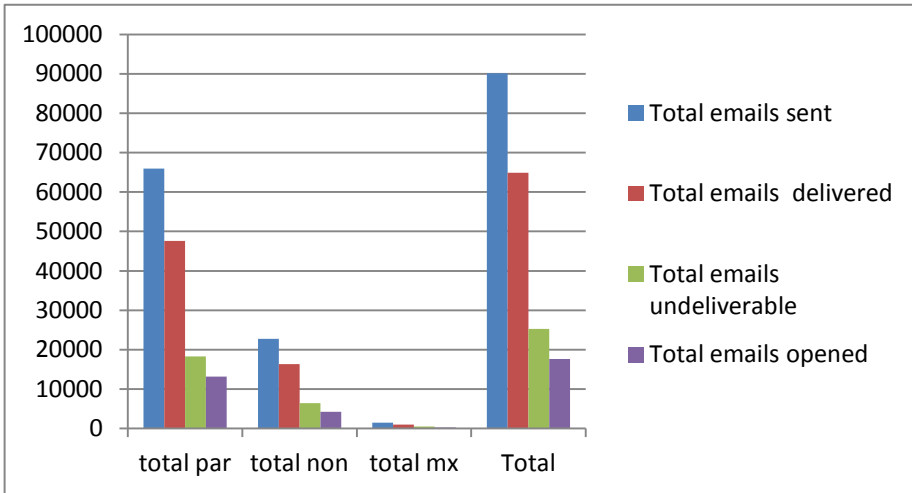

EMAIL BLAST 2015

june 5th	total par	total non	total mx	Total
Total emails sent	65940	22748	1443	90131
Total emails delivered	47633	16308	955	64896
Total emails undeliverable	18307	6440	488	25235
Total emails opened	13169	4237	233	17639
total % received	86%	74%	74%	

June 22nd	total par	total non	total mx	Total
Total emails sent	74360	24263	1518	100141
Total emails delivered	50610	16924	996	68530
Total emails undeliverable	23750	7339	522	31611
Total emails opened	14664	4519	199	19382
total %	86%	72%	72%	